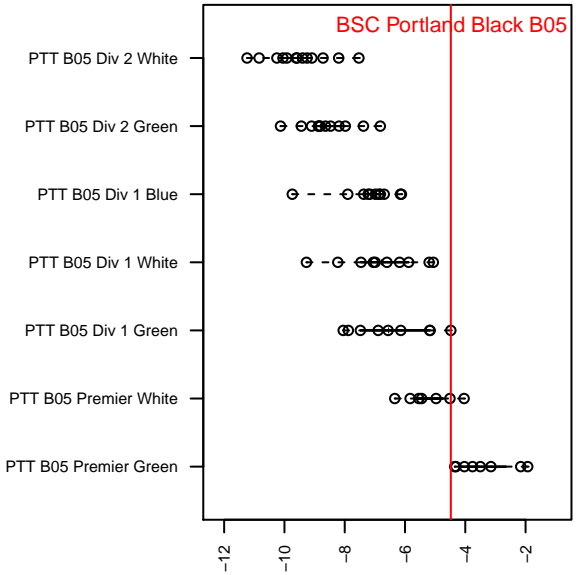

**attack and defense rating
relative to others at age
and all opponents in last 13 months**